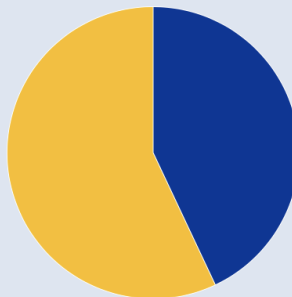

## CLIMATE CHANGE

**60%**

OF RESPONDENTS  
ARE AWARE OF IT  
AND BELIEVE  
SOMETHING NEEDS  
TO BE DONE ABOUT IT

## BLUE ENERGY

KNOWLEDGE OF  
**BLUE ENERGY**

● YES 43%  
● NO 57%