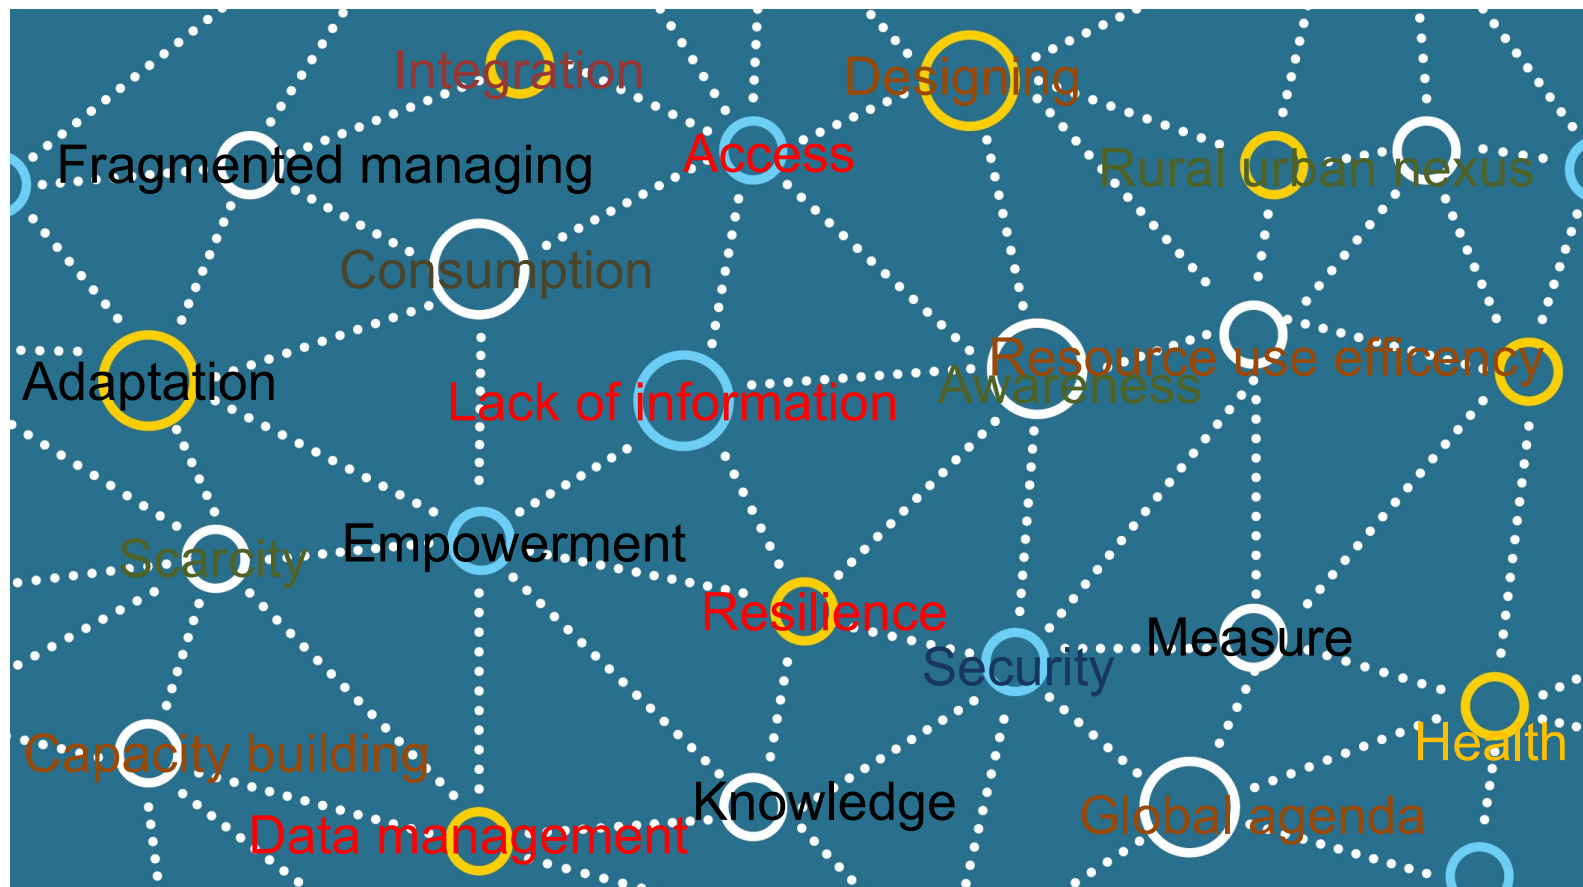

WEF NEXUS

WATER, ENERGY, FOOD

Keywords

Integration Designing

Fragmented managing Access Rural urban nexus

Consumption

Adaptation Lack of information Resource use efficiency
Awareness

Scarcity Empowerment

Resilience Measure

Security

Capacity building Knowledge Health

Data management Global agenda

WATER, ENERGY, FOOD

Keywords

WATER, ENERGY, FOOD

Keywords

WATER, ENERGY, FOOD

How to manage the complexity?

Accept complexity

Awareness

Interlinkages

Measuring

Interdependencies

Knowledge sharing